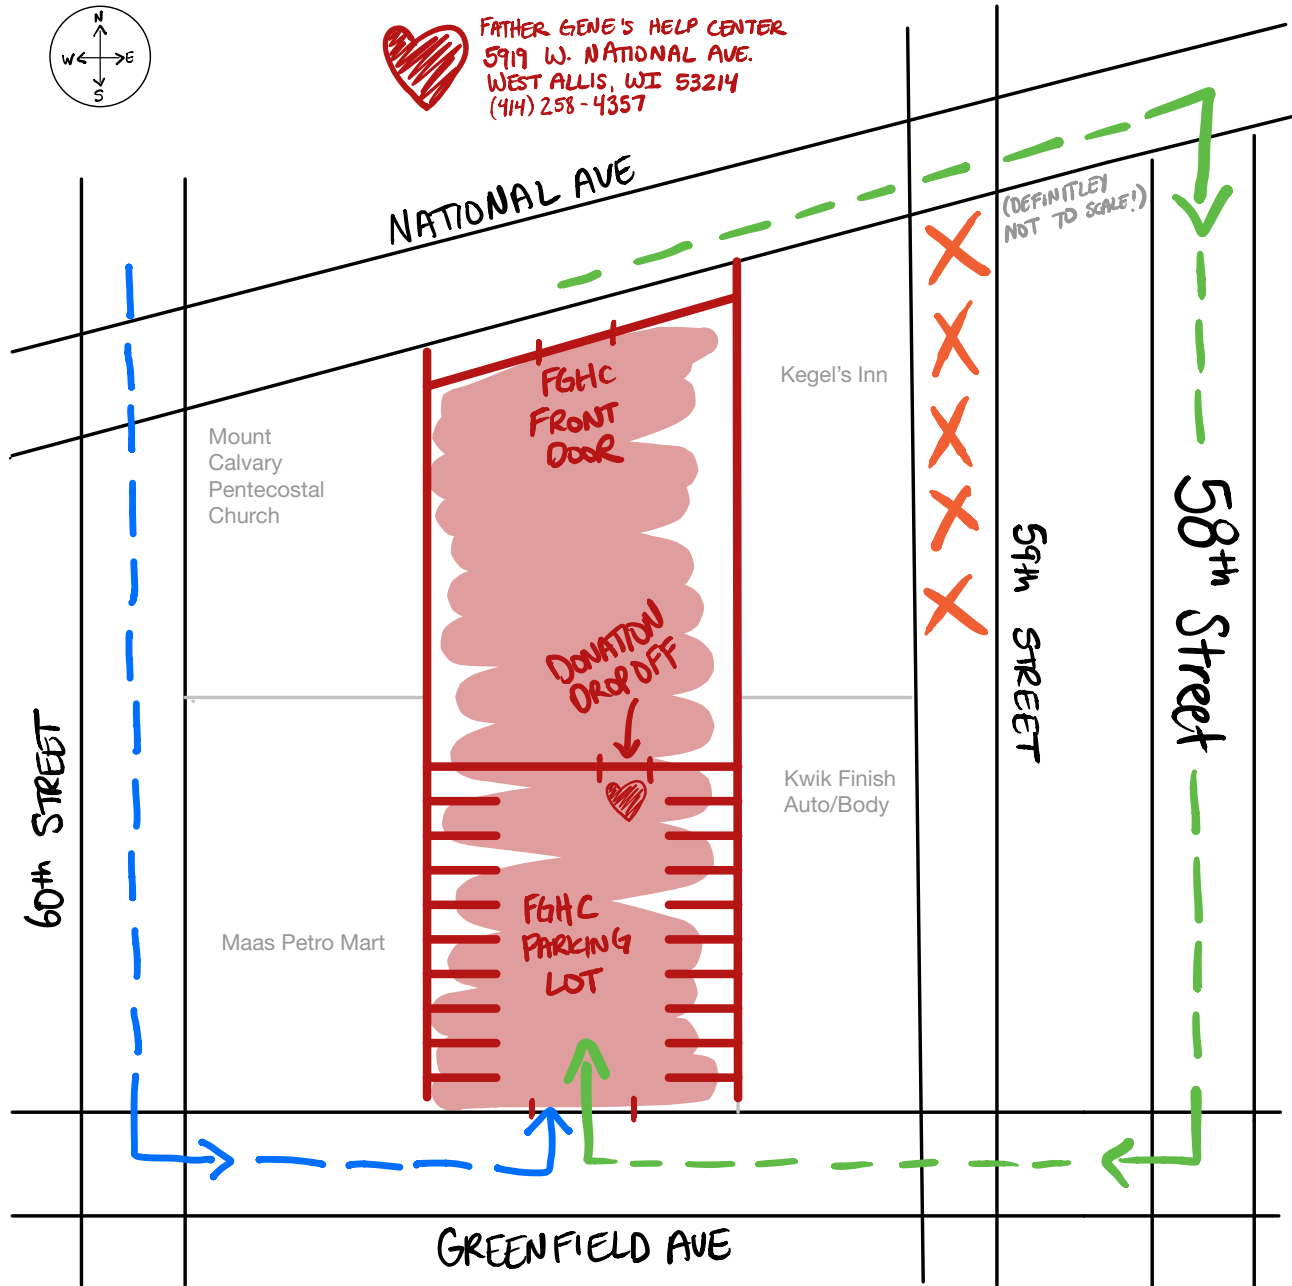

FATHER GENE'S HELP CENTER
5919 W. NATIONAL AVE.
WEST ALLIS, WI 53214
(414) 258-4357

Hi there! Thank you so much for your donation to Father Gene's Help Center. Donors like you are the reason we can reallocate thousands of pounds of clothing each year to people who need it. You're awesome!

If you've been donating to Father Gene's Help Center for a while now, you're probably pretty accustomed to bringing in donations through the front door. But, exciting news! We're shifting our primary donation drop off location to the **back door**! Next time you bring something in to donate, we invite you to come in through our parking lot which can be accessed **ONLY** from Greenfield Ave, just east of 60th St and just west of 59th St.

The map above explains this visually. The green line provides one suggestion for how to get there from the front of our building by driving east on National Ave, then turning right on 58th St. (59th is blocked off - hence the orange Xs). After that, turn right on Greenfield Ave, then right into our parking lot. The blue line shows how to get there if you're heading south on 60th St (aka Hawley Rd) (perhaps from I-94). Turn left on Greenfield Ave, then left into our parking lot. Easy as pie!

If you have any questions about this, or about our donation drop off hours (M-F, 9 am to 12 pm), or what donations we accept (clothing for human adults, children, and infants), or any other questions, please feel free to give us a call at **(414) 258-4357**. To schedule an appointment to drop off your donation, please visit our website at www.fathergeneshelp.org/book-online.

We hope to see you soon!

Love, the Staff & Volunteers of Father Gene's Help Center